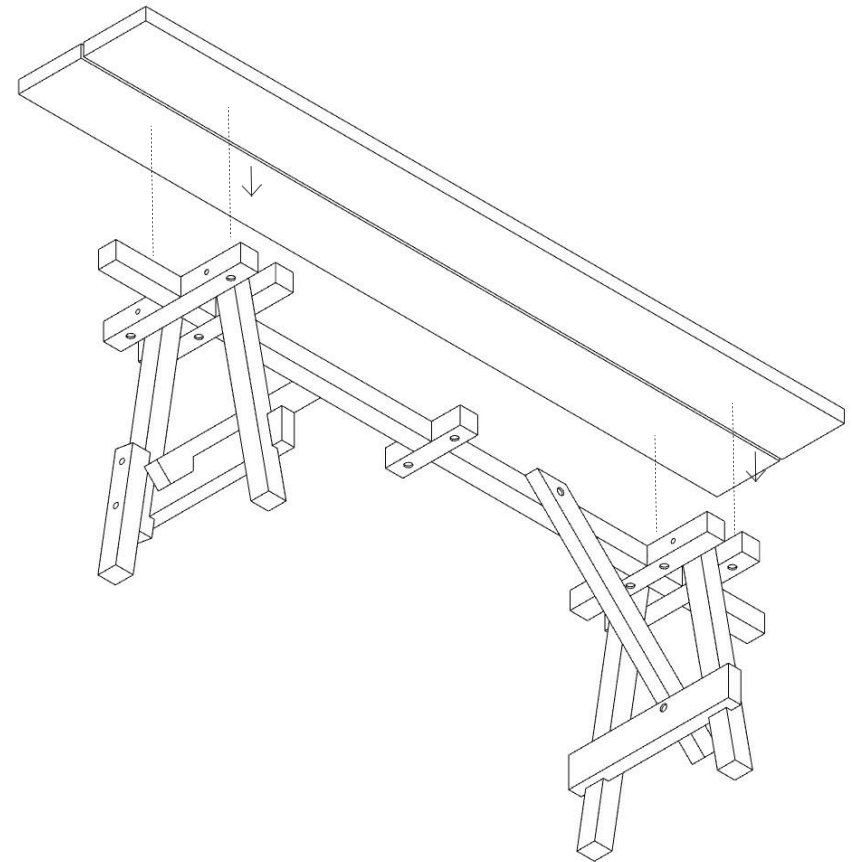

ASSEMBLY

Designed and manufactured by WOF Wooden

Malang, Indonesia