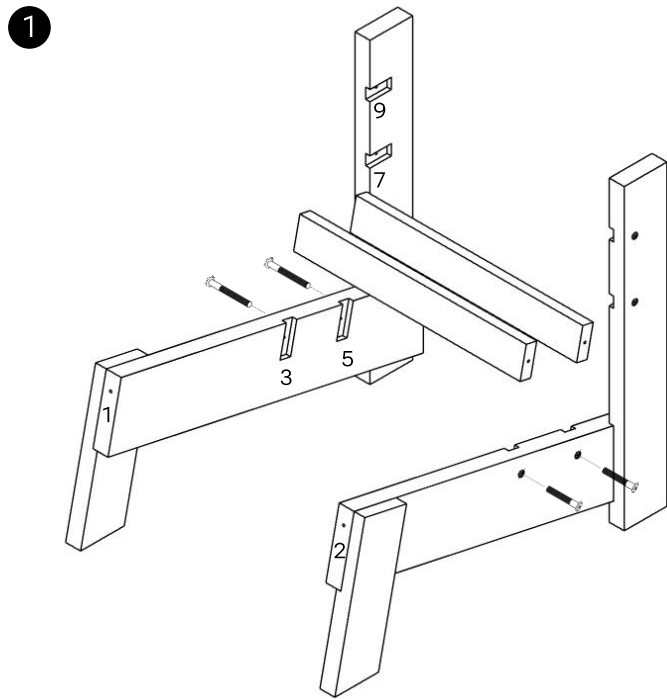

W O F

LANDAI CHAIR (B)

WOF flat-pack furniture is in your hand!
It's self-assembled product, read the
instruction carefully. Identify the different
parts of the components then check the
hardware fitting.

Recommended for indoor use. Or always
keep the product dry and clean after
outdoor use

SPECIFICATION

Dimension : 63 x 77.5 x H70 cm
Material : Sungkai
Finishing : Natural

COMPONENT

ASSEMBLY

ASSEMBLY