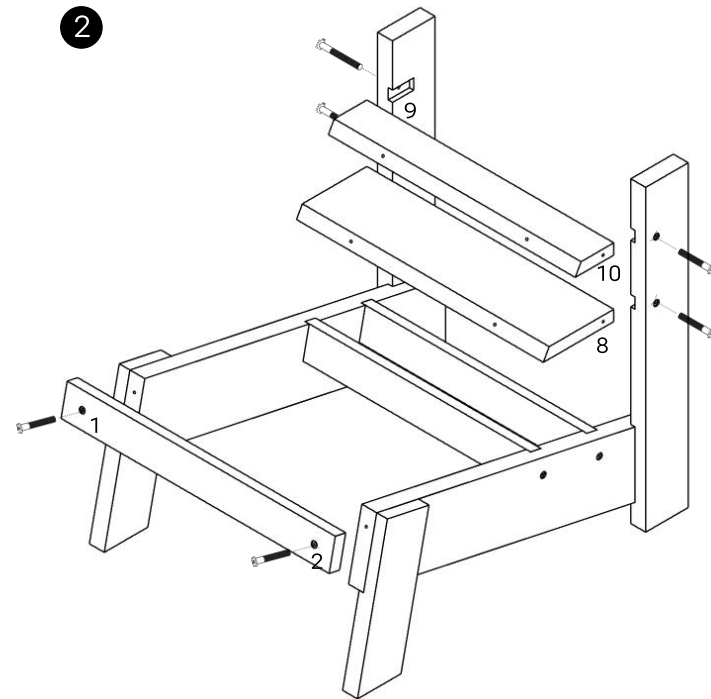

W O F

LANDAI CHAIR (B)

WOF flat-pack furniture is in your hand!
It's self-assembled product, read the
instruction carefully. Identify the different
parts of the components then check the
hardware fitting.

Recommended for indoor use. Or always
keep the product dry and clean after
outdoor use

SPECIFICATION

Dimension : 63 x 77.5 x H70 cm
Material : Sungkai
Finishing : Natural

COMPONENT

ASSEMBLY

ASSEMBLY