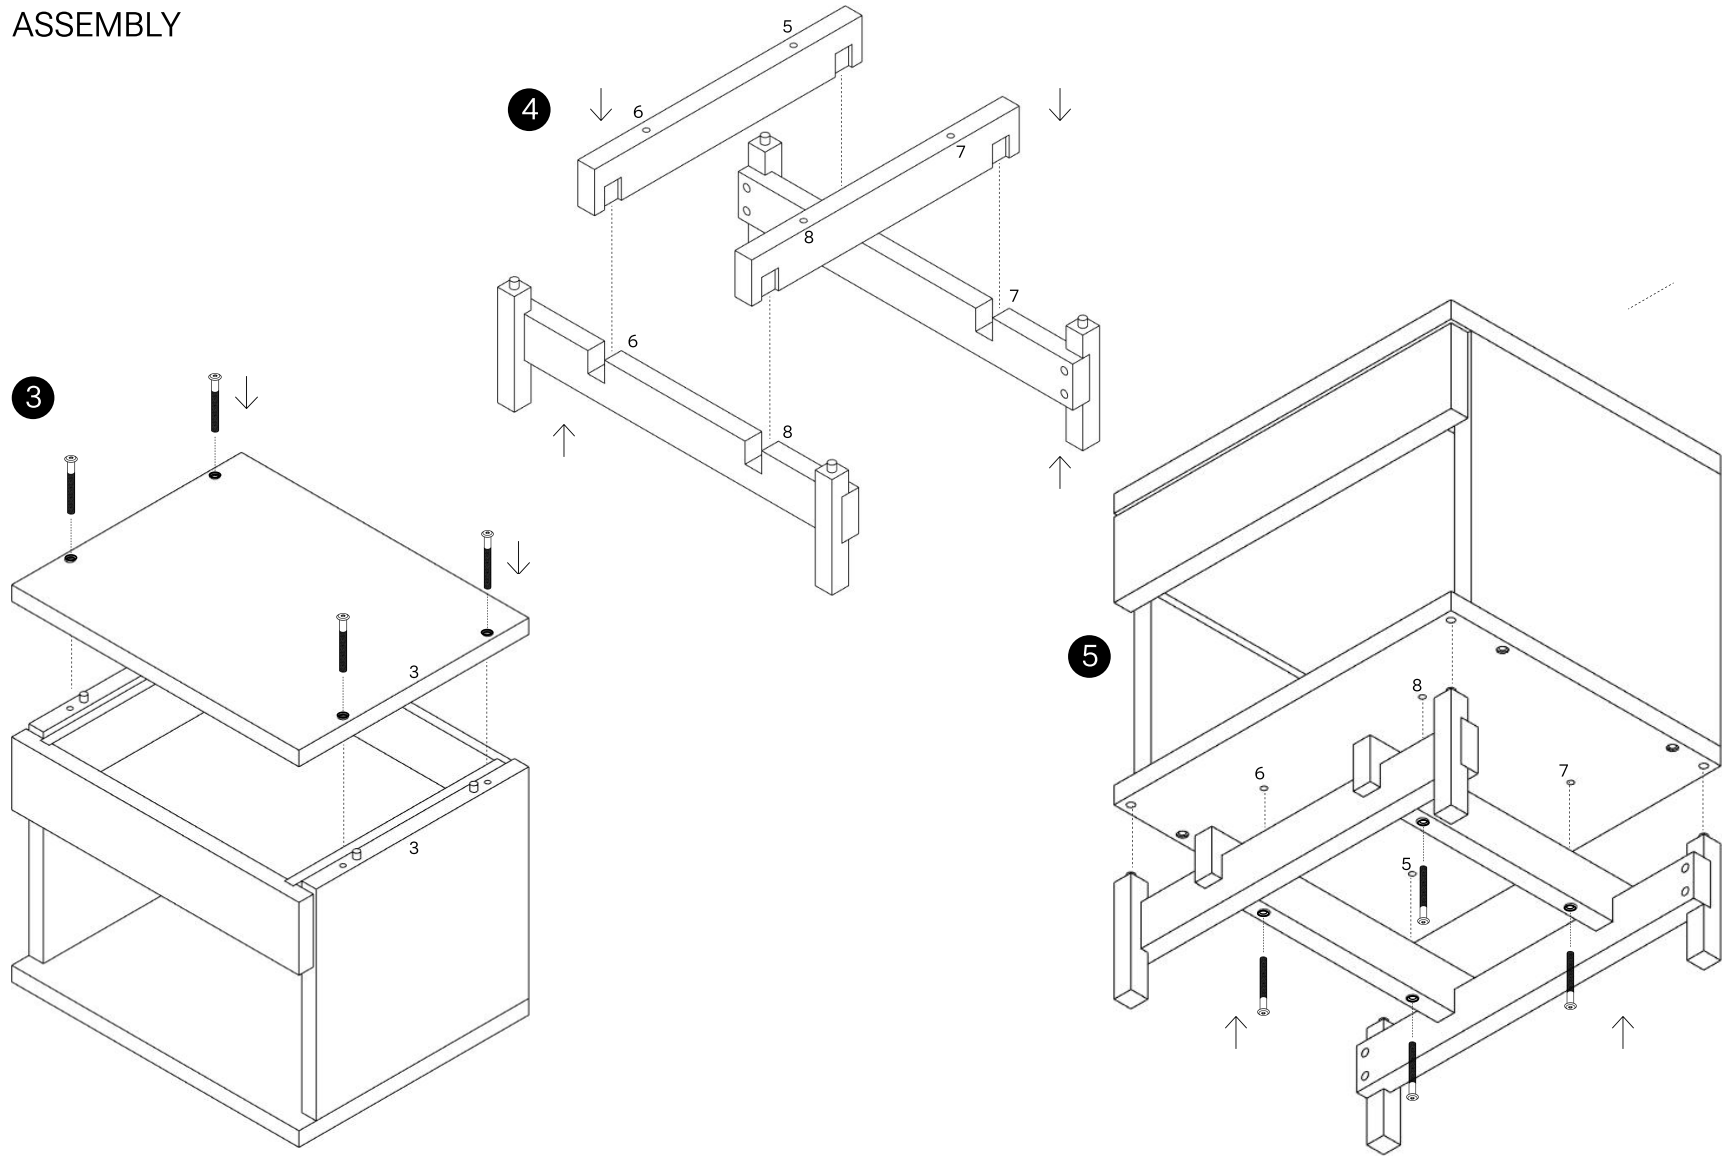

ASSEMBLY

Designed and manufactured by WOF Wooden

Malang, Indonesia