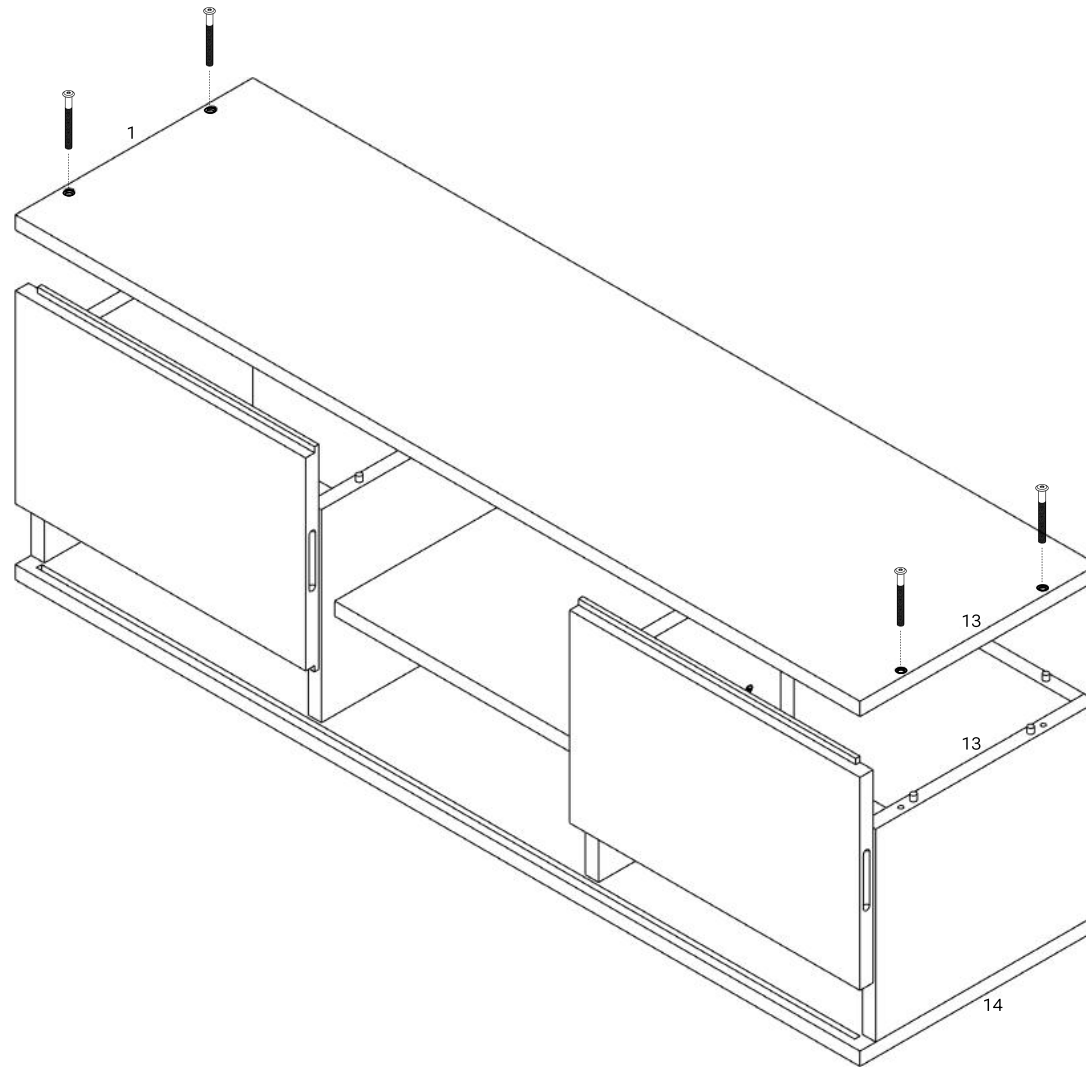

ASSEMBLY

4

Designed and manufactured by WOF Wooden

Malang, Indonesia