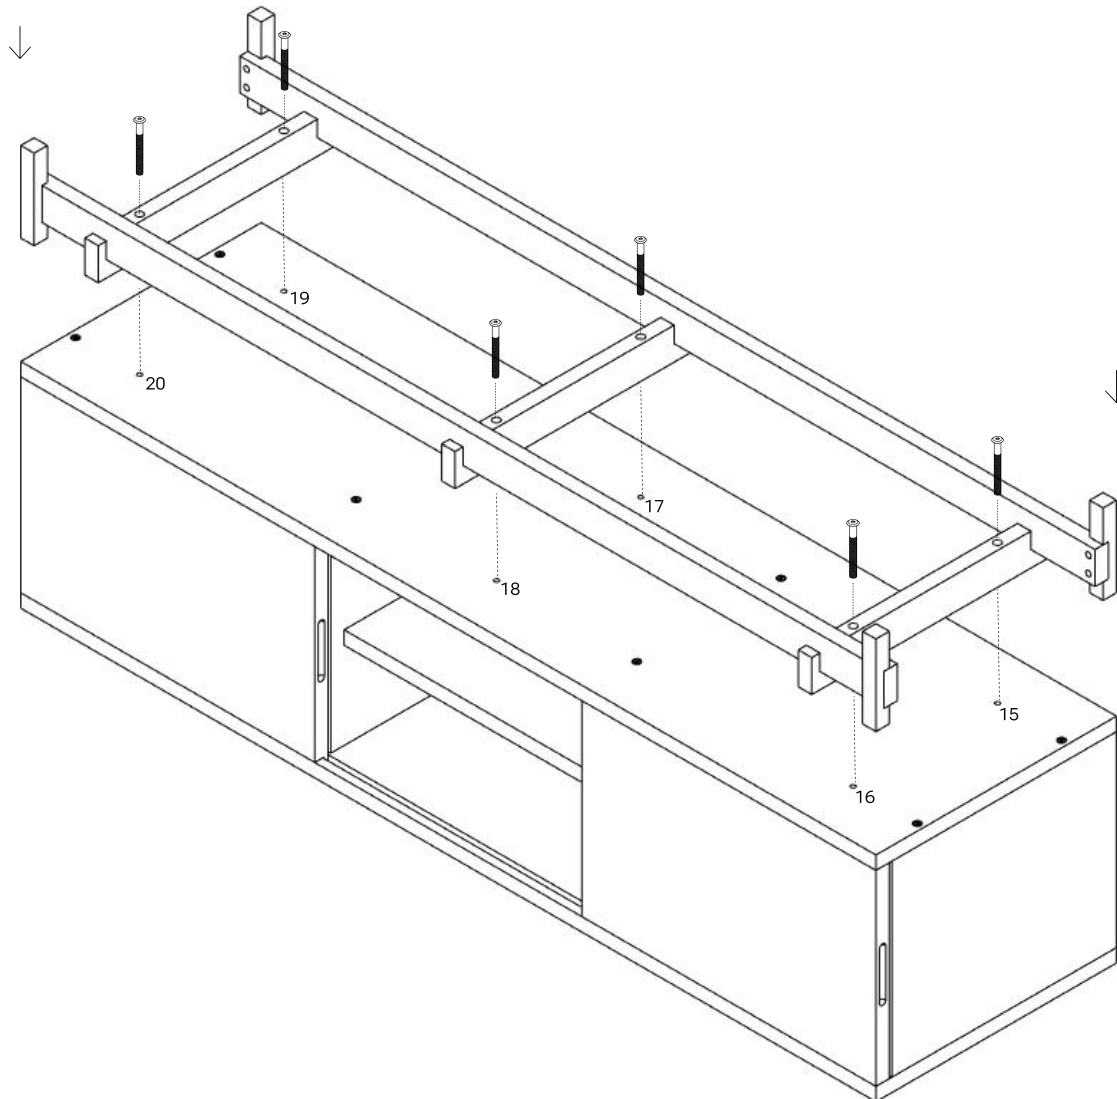

ASSEMBLY

6

Designed and manufactured by WOF Wooden

Malang, Indonesia