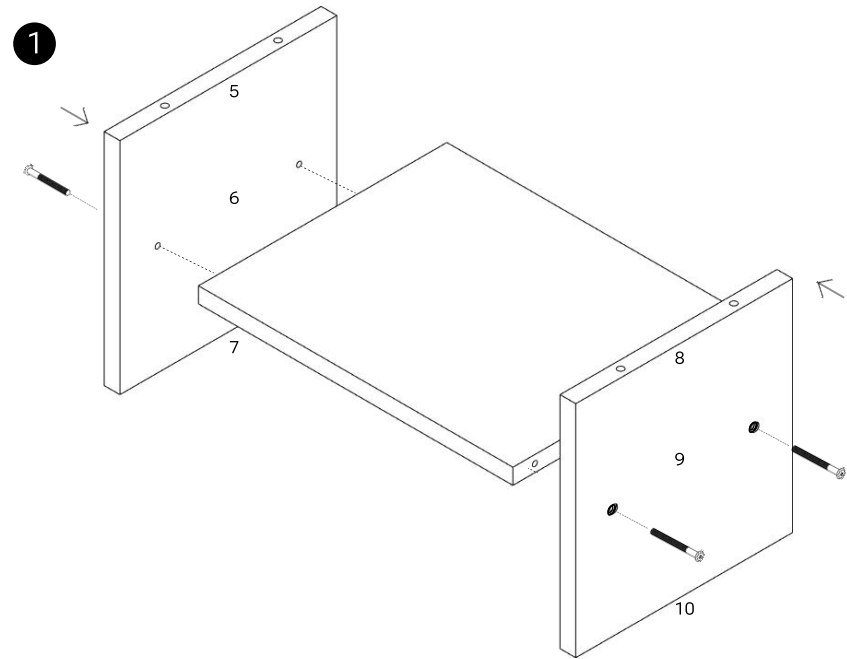

ASSEMBLY

Designed and manufactured by WOF Wooden

Malang, Indonesia