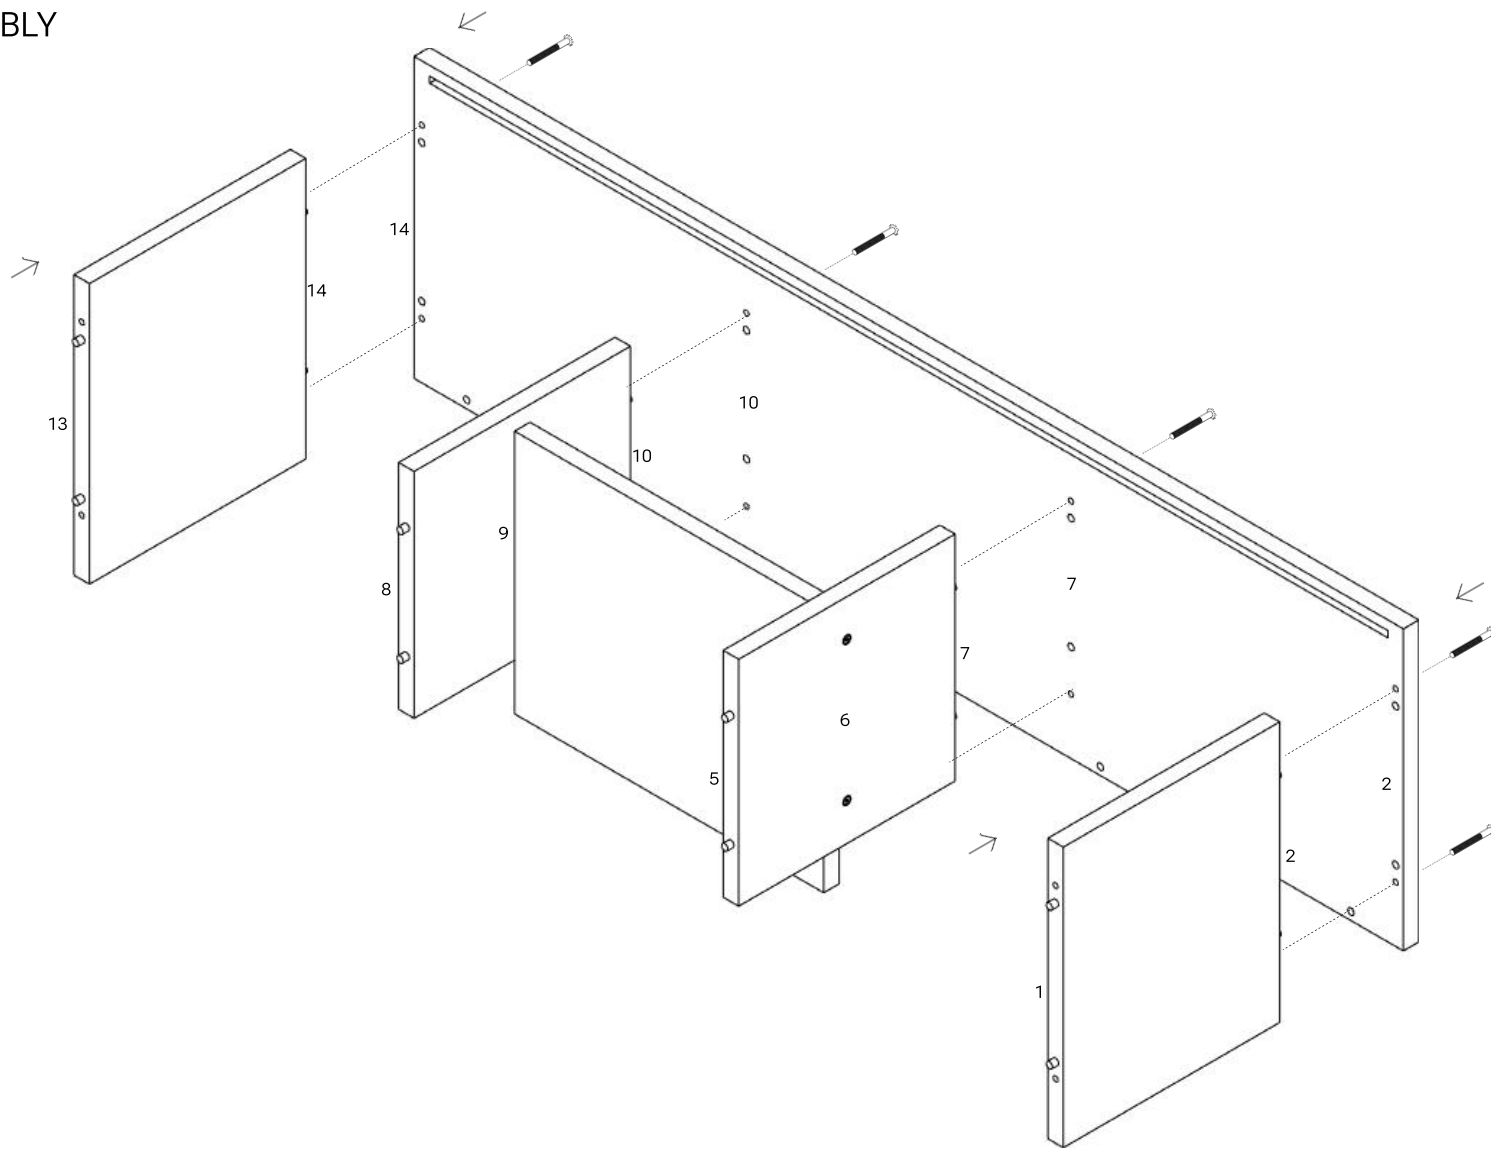

ASSEMBLY

2

Designed and manufactured by WOF Wooden

Malang, Indonesia